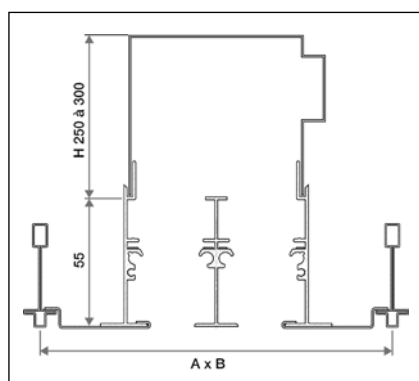

TechLined 280

1 to 2 slots for B = 150mm

1 to 6 slots for B = 300mm

TechLined 290

1 to 2 slots for B = 150mm

1 to 5 slots for B = 300mm

MICROLOOK with T15

A = 1200mm, 1350mm or 1500mm

TechLined 280

1 to 2 slots for B = 150mm

1 to 6 slots for B = 300mm

TechLined 290

1 to 2 slots for B = 150mm

1 to 6 slots for B = 300mm

MICROLOOK with Interlude

A = 1200mm, 1350mm or 1500mm

TechLined 280

1 to 2 slots for B = 150mm

1 to 6 slots for B = 300mm

TechLined 290

1 to 2 slots for B = 150mm

1 to 5 slots for B = 300mm

MICROLOOK with Silhouette

A = 1200mm, 1350mm or 1500mm