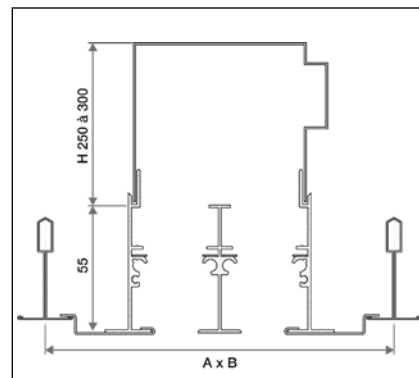

TechLined 280

1 to 2 slots for B = 150mm

1 to 6 slots for B = 300mm

TechLined 290

1 to 2 slots for B = 150mm

1 to 5 slots for B = 300mm

TEGULAR 8mm with T24

A = 1200mm, 1350mm or 1500mm

TechLined 280

1 to 2 slots for B = 150mm

1 to 6 slots for B = 300mm

TechLined 290

1 to 2 slots for B = 150mm

1 to 5 slots for B = 300mm

MICROLOOK with T15

A = 1200mm, 1350mm or 1500mm

TechLined 280

1 to 2 slots for B = 150mm

1 to 6 slots for B = 300mm

TechLined 290

1 to 2 slots for B = 150mm

1 to 6 slots for B = 300mm

MICROLOOK with Interlude

A = 1200mm, 1350mm or 1500mm