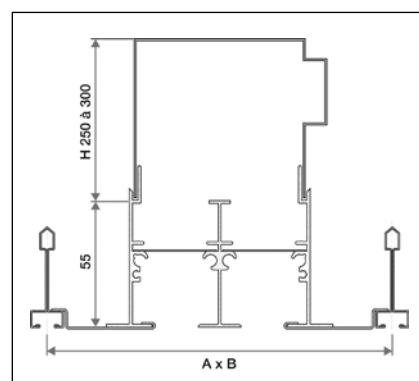

TechLined 280

1 to 2 slots for B = 150mm

1 to 6 slots for B = 300mm

TechLined 290

1 to 2 slots for B = 150mm

1 to 6 slots for B = 300mm

MICROLOOK with Interlude

A = 1200mm, 1350mm or 1500mm

TechLined 280

1 to 2 slots for B = 150mm

1 to 6 slots for B = 300mm

TechLined 290

1 to 2 slots for B = 150mm

1 to 5 slots for B = 300mm

MICROLOOK with Silhouette

A = 1200mm, 1350mm or 1500mm