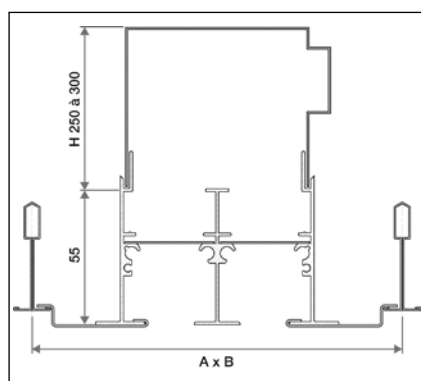

TechLined 280

1 to 2 slots for B = 150mm

1 to 6 slots for B = 300mm

TechLined 290

1 to 2 slots for B = 150mm

1 to 5 slots for B = 300mm

MICROLOOK with T15

A = 1200mm, 1350mm or 1500mm

TechLined 280

1 to 2 slots for B = 150mm

1 to 6 slots for B = 300mm

TechLined 290

1 to 2 slots for B = 150mm

1 to 6 slots for B = 300mm

MICROLOOK with Interlude

A = 1200mm, 1350mm or 1500mm

TechLined 280

1 to 2 slots for B = 150mm

1 to 6 slots for B = 300mm

TechLined 290

1 to 2 slots for B = 150mm

1 to 5 slots for B = 300mm

MICROLOOK with Silhouette

A = 1200mm, 1350mm or 1500mm