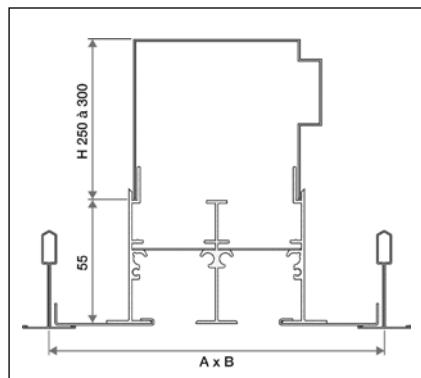

Range

- Designed to fit 150mm and 300mm Armstrong TECH ZONE ceilings.
- Available in 1 to 6 slots depending on the width of the ceiling.
- 2 slot widths:
 - TechLined 280 type / width of slot 20 mm.
 - TechLined 290 type / width of slot 25 mm.
- Designed for the following ceiling tiles:

| | | | | |
|---------------|------|------|------|------|
| A (mm) | 1200 | 1350 | 1200 | 1350 |
| B (mm) | 150 | 150 | 300 | 300 |

Armstrong® TECH ZONE CEILING SYSTEM

Air Diffusers

BOARD with T24

A = 1200mm, 1350mm or 1500mm