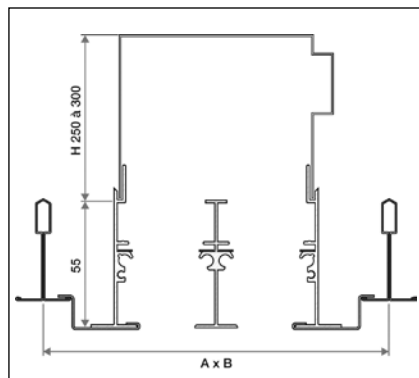

| | | | | |
|---------------|------|------|------|------|
| A (mm) | 1200 | 1350 | 1200 | 1350 |
| B (mm) | 150 | 150 | 300 | 300 |

Armstrong® TECH ZONE CEILING SYSTEM

Air Diffusers

BOARD with T24

A = 1200mm, 1350mm or 1500mm

TechLined 280

1 to 2 slots for B = 150mm

1 to 6 slots for B = 300mm

TechLined 290

1 to 2 slots for B = 150mm

1 to 6 slots for B = 300mm

TEGULAR 14mm with T24

A = 1200mm, 1350mm or 1500mm

TechLined 280

1 to 2 slots for B = 150mm

1 to 6 slots for B = 300mm

TechLined 290

1 to 2 slots for B = 150mm

1 to 5 slots for B = 300mm

TEGULAR 8mm with T24

A = 1200mm, 1350mm or 1500mm